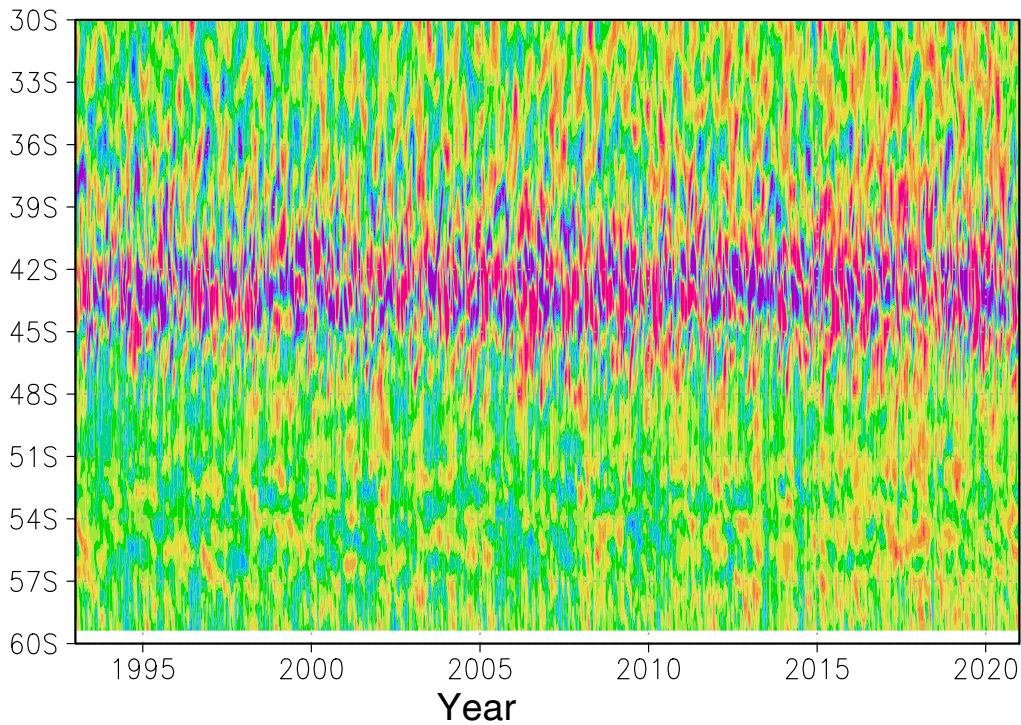

SSH anomaly [m]

(a)

(b) trend

(c) mean