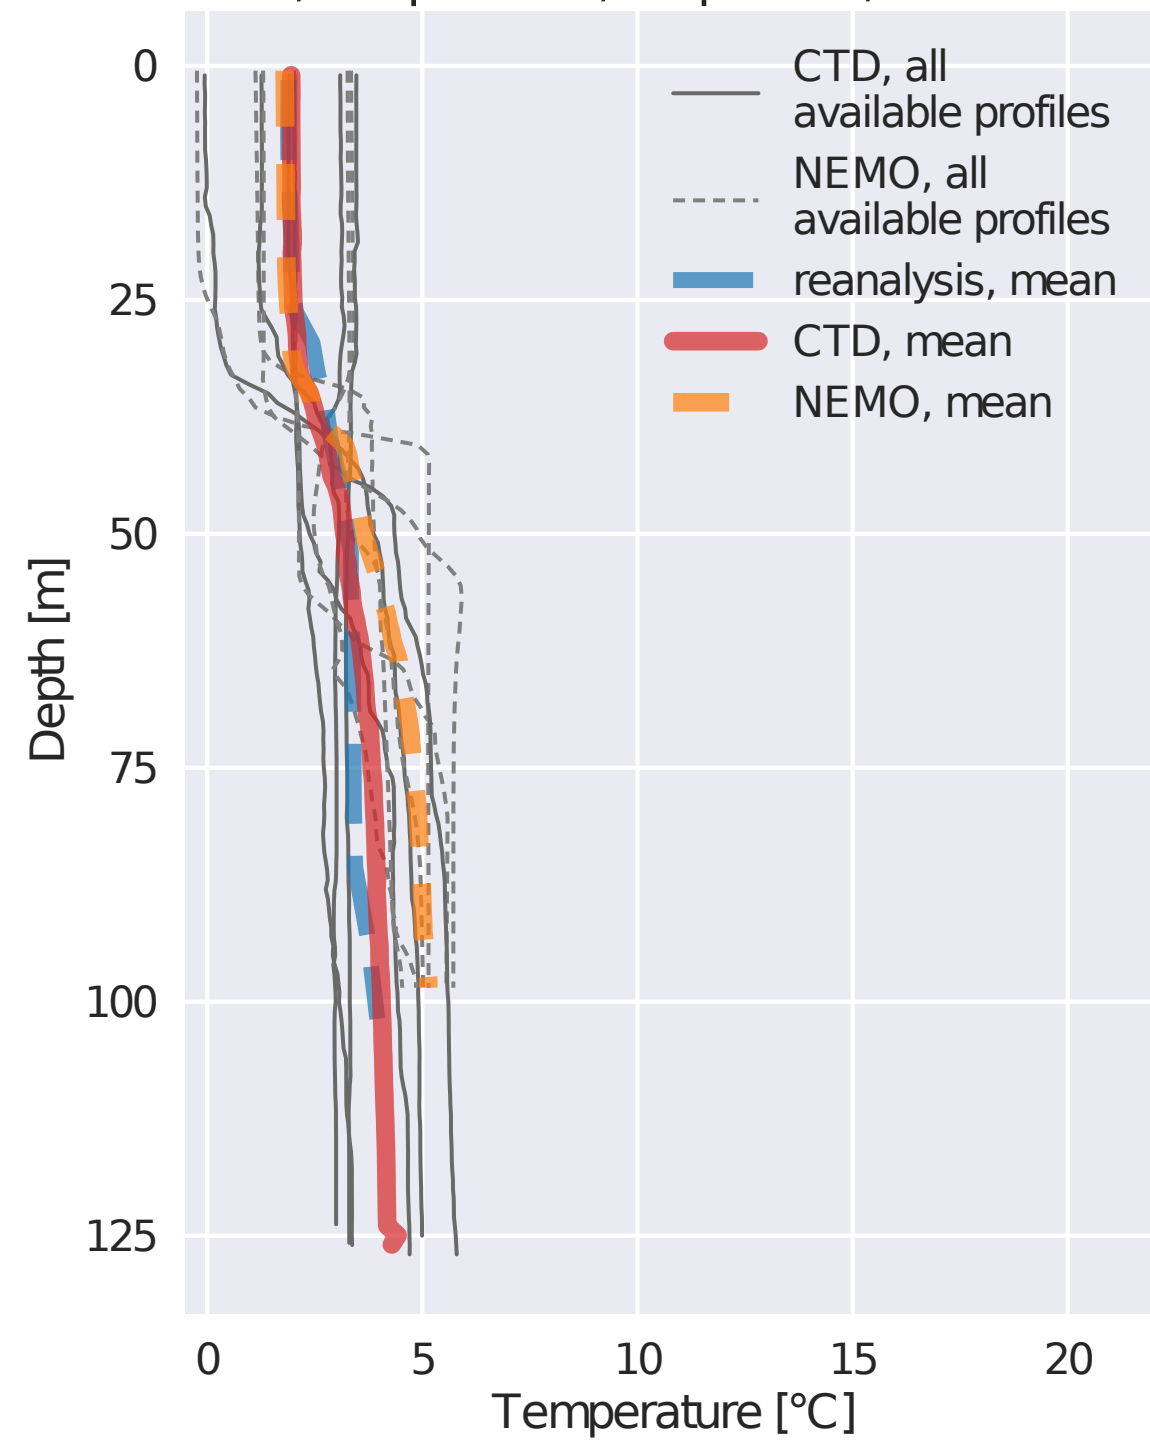

F33, temperature, 12 profiles, 2013-2017

F33, salinity, 12 profiles, 2013-2017

F64, temperature, 32 profiles, 2013-2017

F64, salinity, 32 profiles, 2013-2017

F69, temperature, 22 profiles, 2013-2017

F69, salinity, 22 profiles, 2013-2017