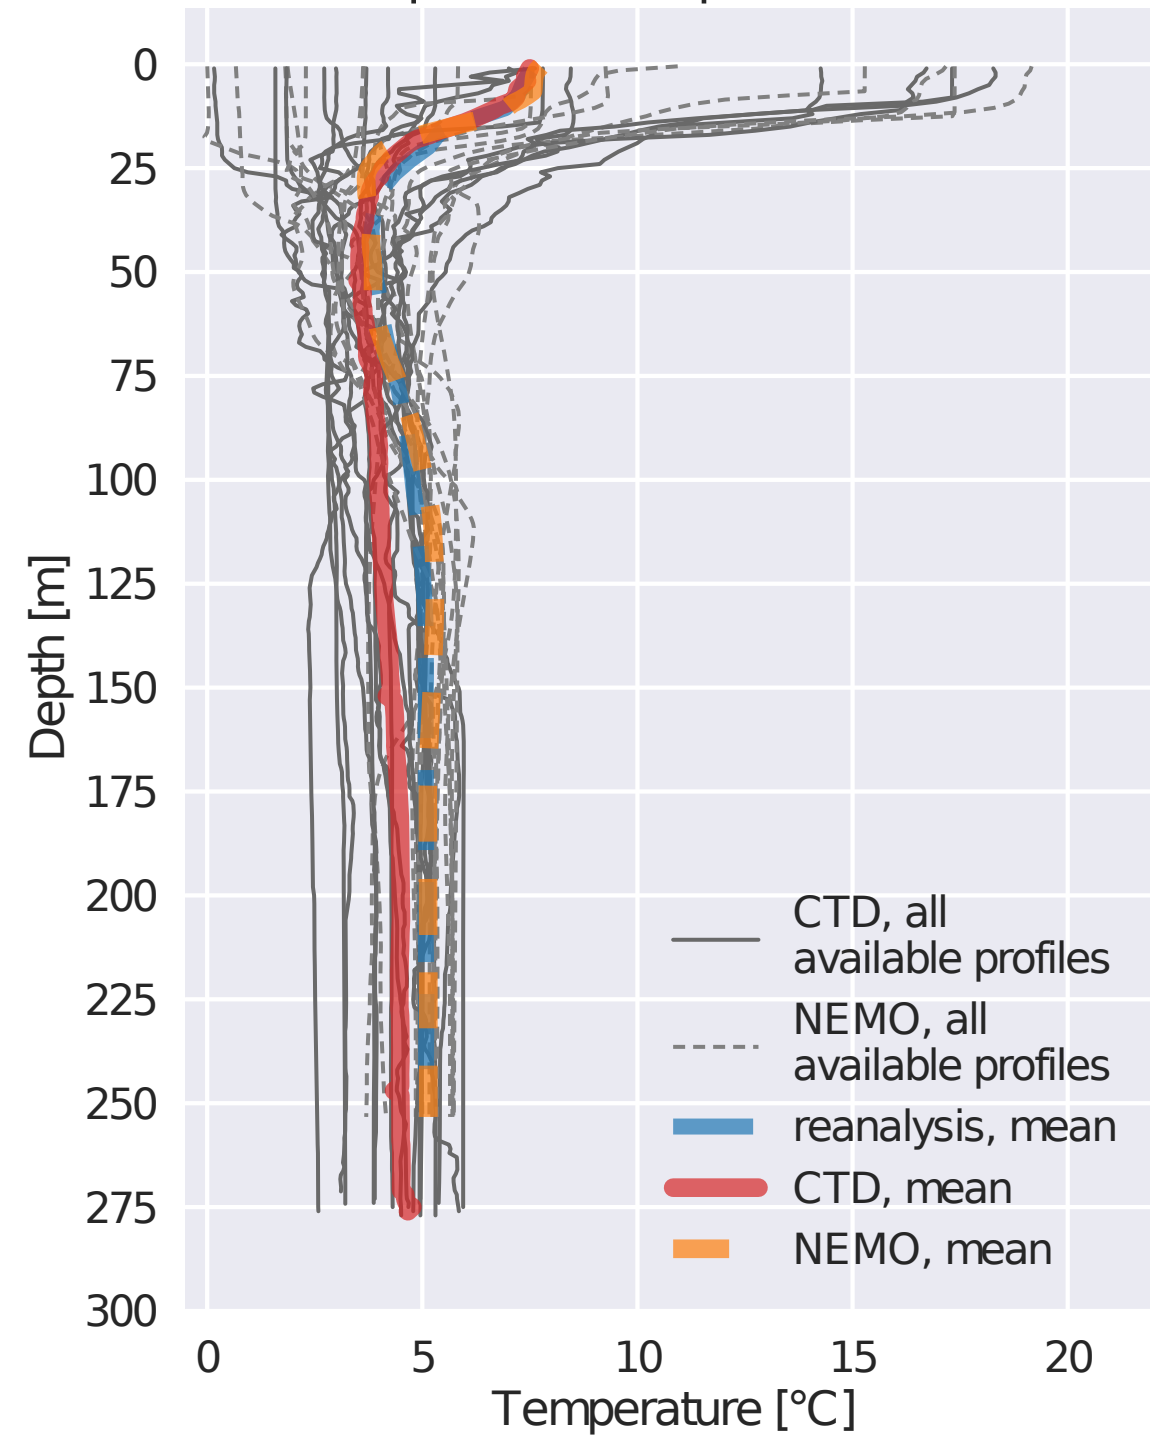

F33, temperature, 12 profiles, 2013-2017

F33, salinity, 12 profiles, 2013-2017

F64, temperature, 32 profiles, 2013-2017

F64, salinity, 32 profiles, 2013-2017

F69, temperature, 22 profiles, 2013-2017

F69, salinity, 22 profiles, 2013-2017