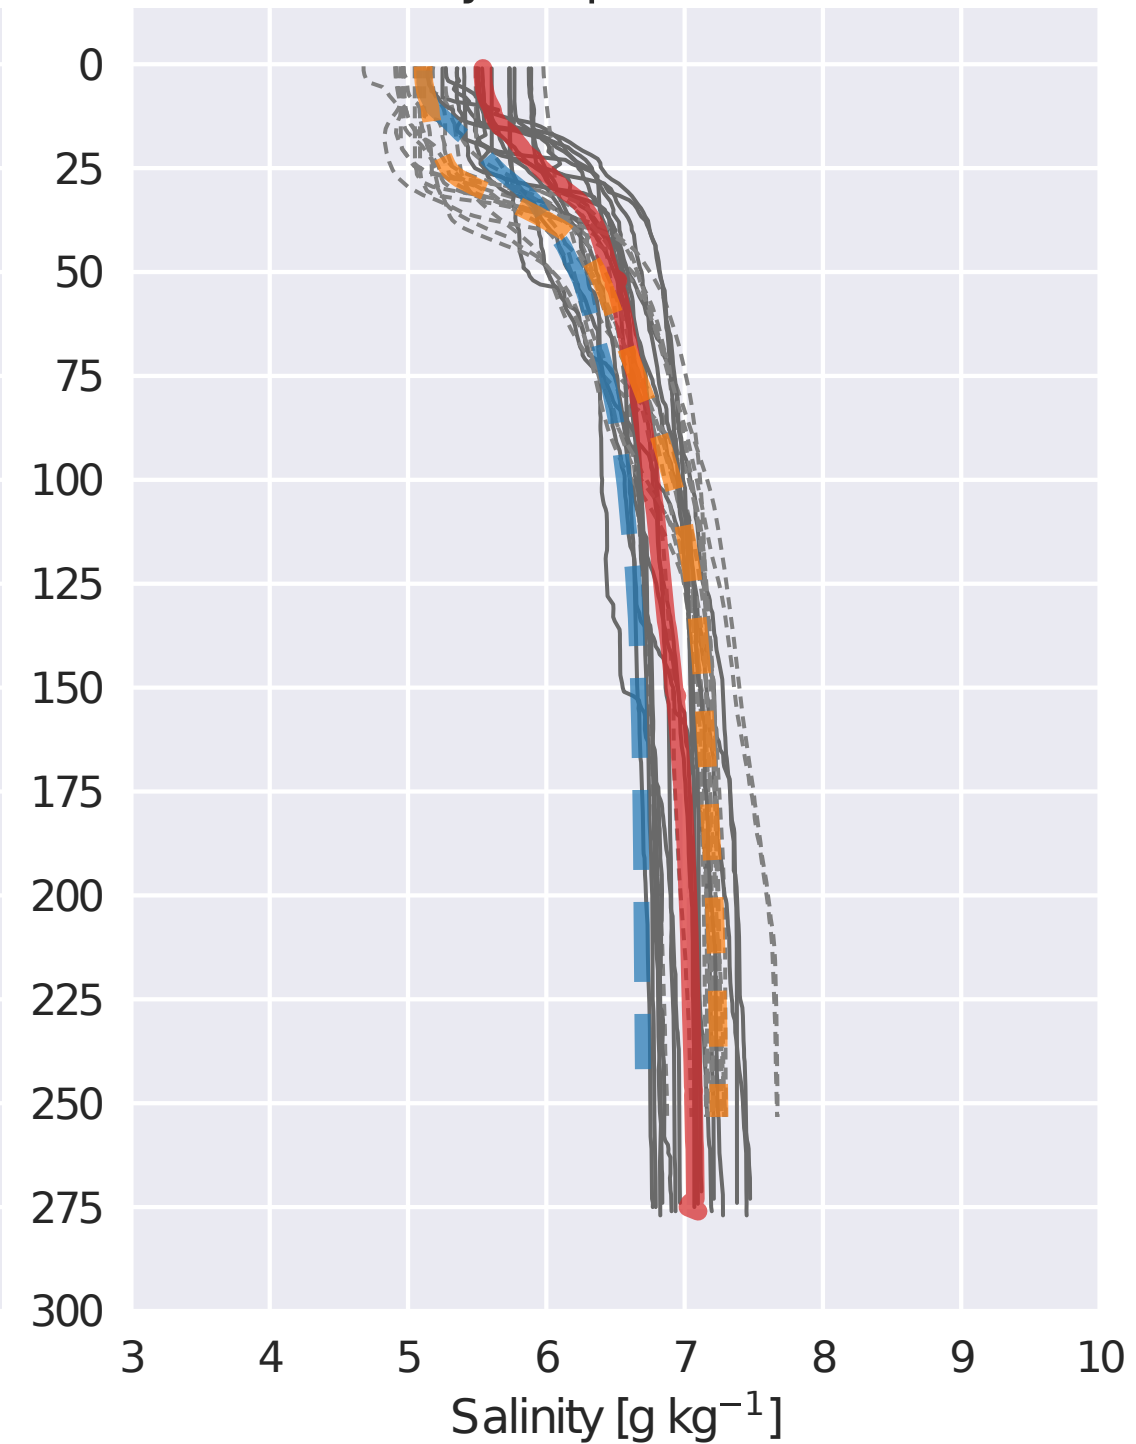

F33, temperature, 12 profiles, 2013-2017

F33, salinity, 12 profiles, 2013-2017

F64, temperature, 32 profiles, 2013-2017

F64, salinity, 32 profiles, 2013-2017

F69, temperature, 22 profiles, 2013-2017

F69, salinity, 22 profiles, 2013-2017