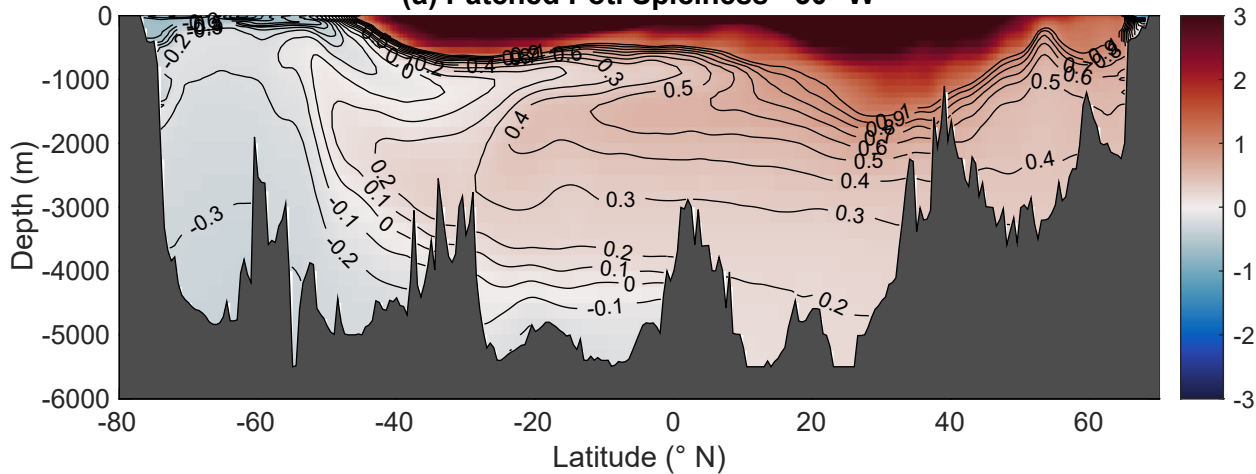

(a) Patched Pot. Spiciness - 30° W

(b) QL Ref. Pot. Spiciness - 30° W