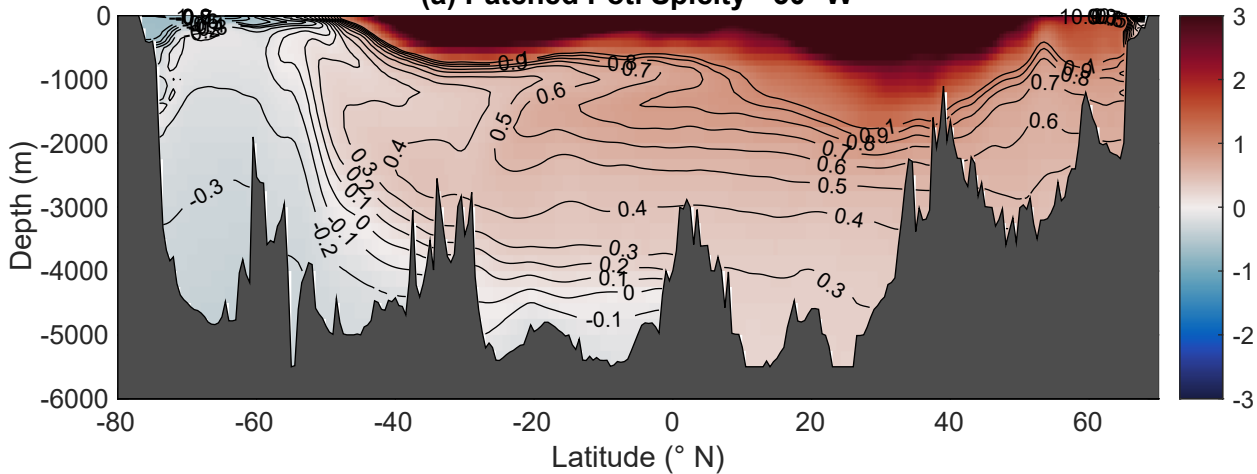

(a) Patched Pot. Spicity - 30° W

(b) Ref. Pot. Spicity - 30° W