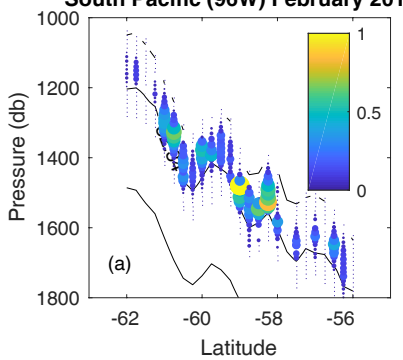

South Pacific (96W) February 2010

South-east Pacific December 2010

Drake Passage exit March 2011