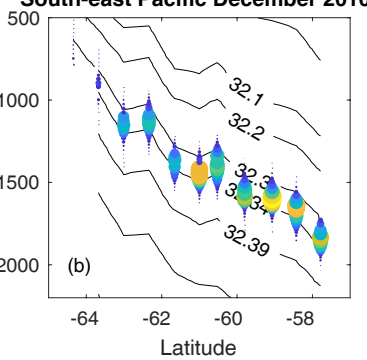

South Pacific (96W) February 2010

South-east Pacific December 2010

Drake Passage exit March 2011