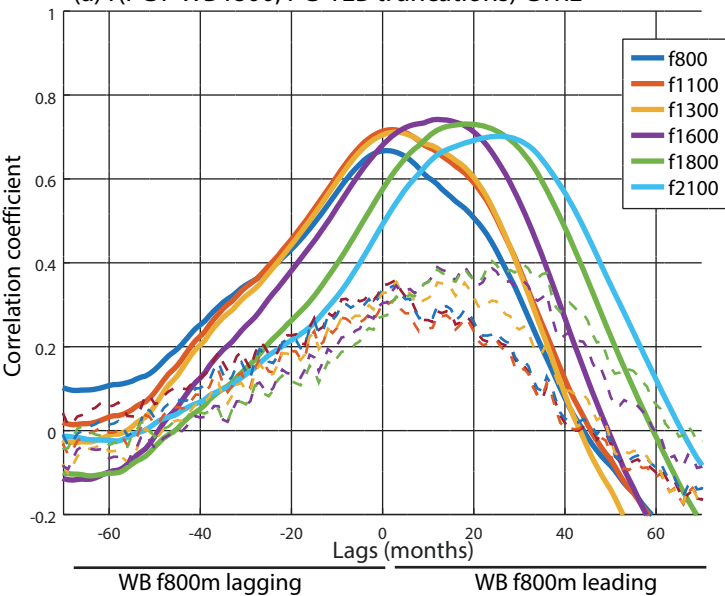

(a) $r(\text{PC1-WB f800, PC-1EB truncations})$ CTRL

(b) $r(\text{PC1-WB f800, PC1-EB truncations})$ BUOY

(c) EOF1-Comb WB f800m

(d) EOF1-Comb EB f1600m

(e) PC1-Comb WB f800m EB f1600m lagmax