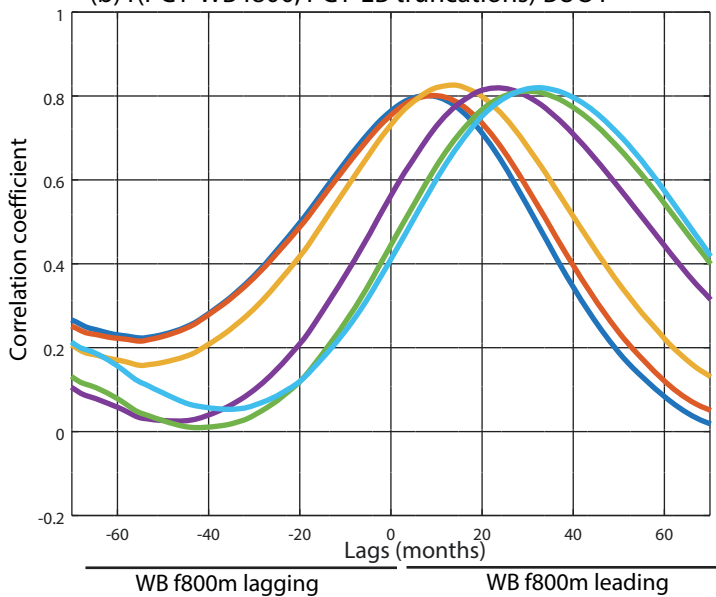

(a) $r(\text{PC1-WB f800, PC-1EB truncations})$ CTRL

(b) $r(\text{PC1-WB f800, PC1-EB truncations})$ BUOY

(c) EOF1-Comb WB f800m

(d) EOF1-Comb EB f1600m

(e) PC1-Comb WB f800m EB f1600m lagmax