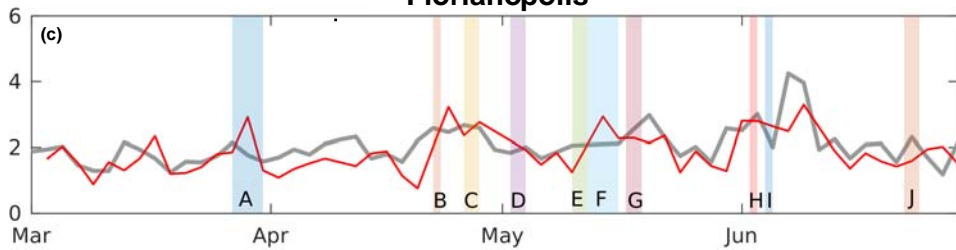

(a) Cyclone tracking during Mar 2012–Jun 2012

Santos

Florianópolis

Rio Grande