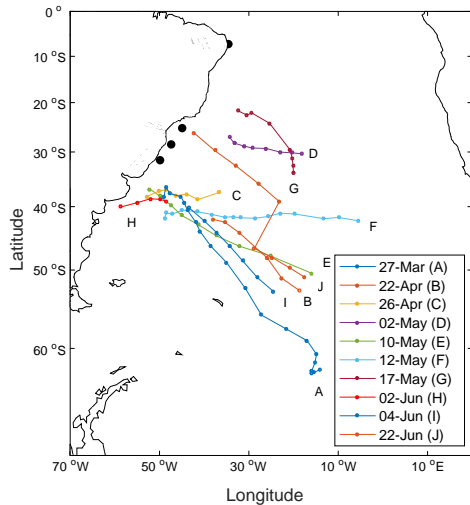

(a) Cyclone tracking during Mar 2012–Jun 2012

Santos

Florianópolis

Rio Grande