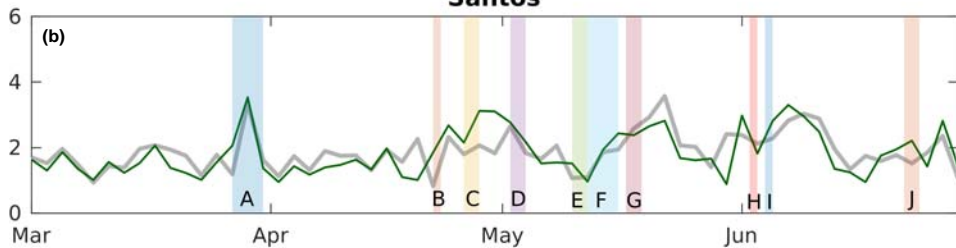

(a) Cyclone tracking during Mar 2012–Jun 2012

Santos

Florianópolis

Rio Grande